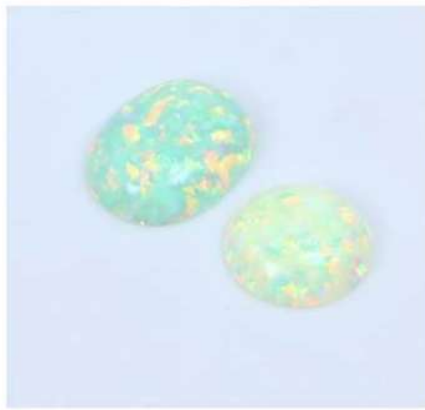

Upper Left: Unicorn Blue OP85 and Magic Lake OP86

Upper Right: Unicorn Purple OP87 and Pink Snow OP83

Lower left: Multi Peach OP79 and Peach OP81

Lower right: Green Apple OP82 and Lime Soda OP84

From left to right: Black Opal (7) OP89,

Black Opal (8) OP90,

Night Indigo OP91

Brand new color tone - The "Mercury" OP88

From left to right: Fire Turquoise OP80, Magic Lake OP86